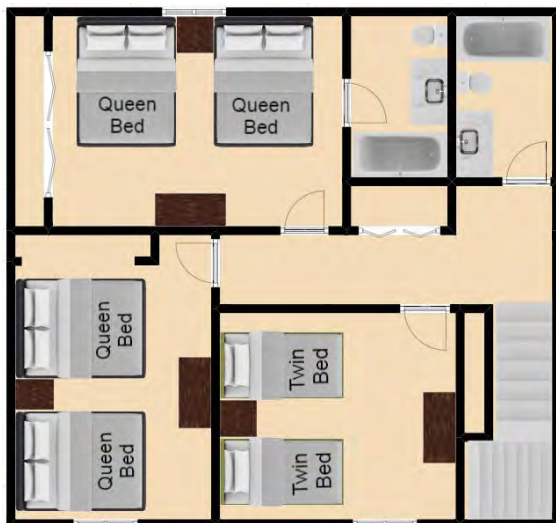

# Unit 840

## Homes at the Legacy

5 Bedroom, 3 1/2 bath, 8 Queen Beds, 2 Twin Beds, & 2 Sleeper Sofas

**Main Level and Outdoor Space**

**Upper Level**

**Lower Level**