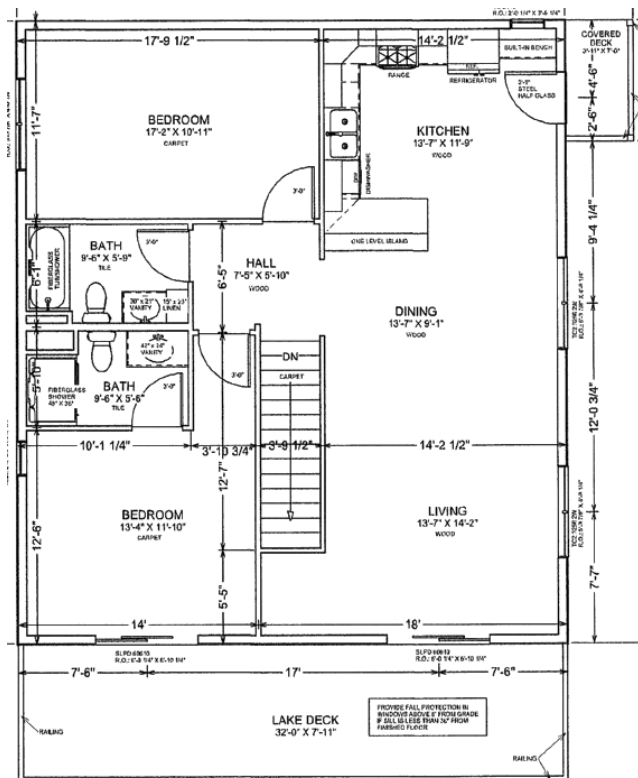

# Cabin 112

5 Bedrooms & 4 Bathrooms (2 King, 4 Queen, & 2 Single Beds)

LAKE ELEVATION

Upper Level

Lower Level