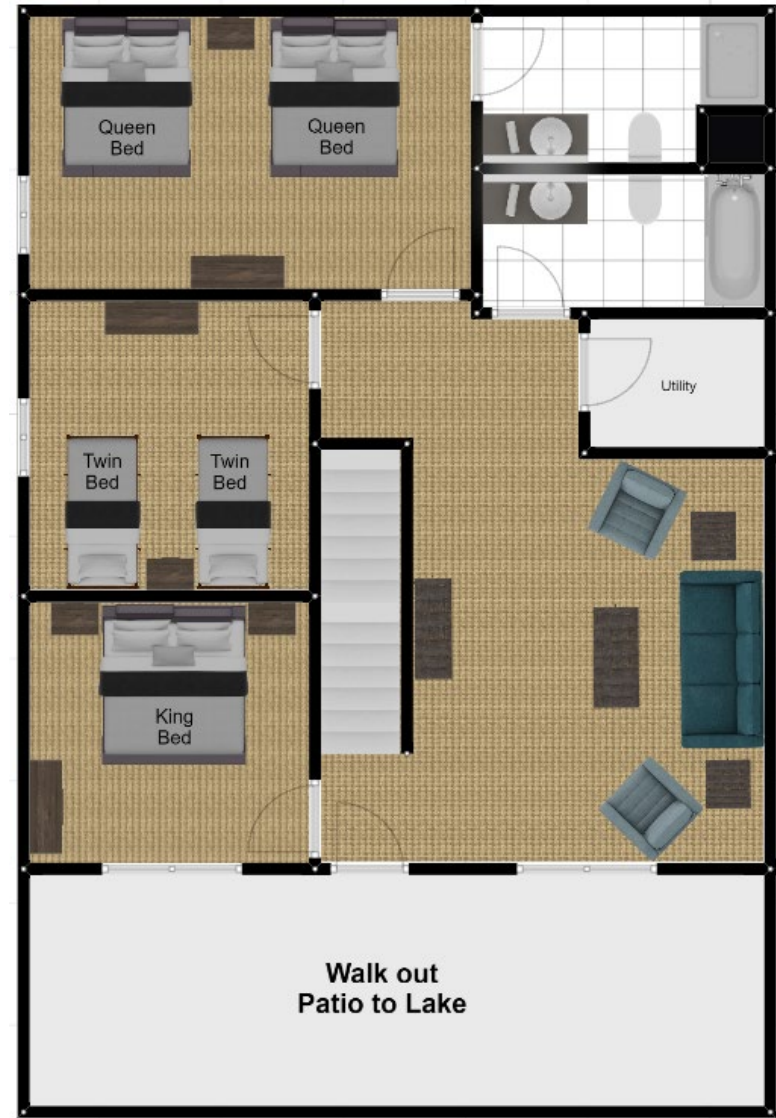

# Cabin 112 *Built New in 2019*

5 Bedrooms & 4 Bathrooms (4 Queen, 2 King, & 2 Twin Beds)

Upper Level

Lower Level