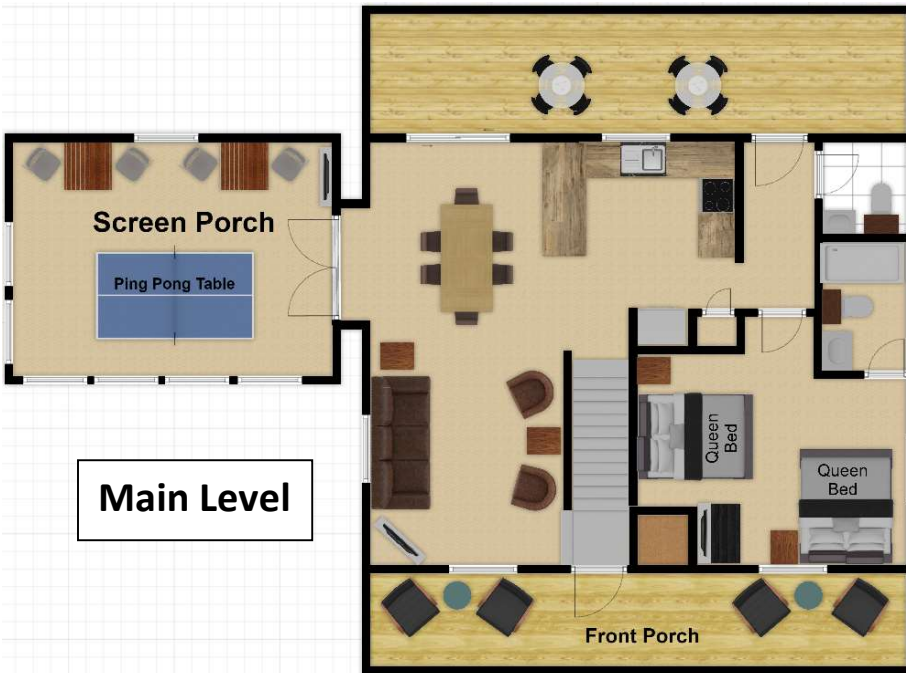

# Unit 842

## Homes at the Legacy

- 3-level House & 2-level Bunkhouse with 16 beds (12 queen & 4 full)
- 5 ½ bathrooms
- Additional Features include
  - Private setting
  - Pool Table
  - Ping Pong Table
  - Poker Table
  - 3 Living Rooms
  - 2 Firepits (Gas & Wood)
  - Golf Course View

## 842 Bunkhouse (Summer Only)

- Upstairs has 3 queen beds, full bathroom, & sitting area.
- Amazing Indoor/Outdoor Recreation Area features pool table, poker table, 2 large TVs, full bathroom, bar with full sized fridge, outdoor patio tables, gas fire pit, and gas grill.