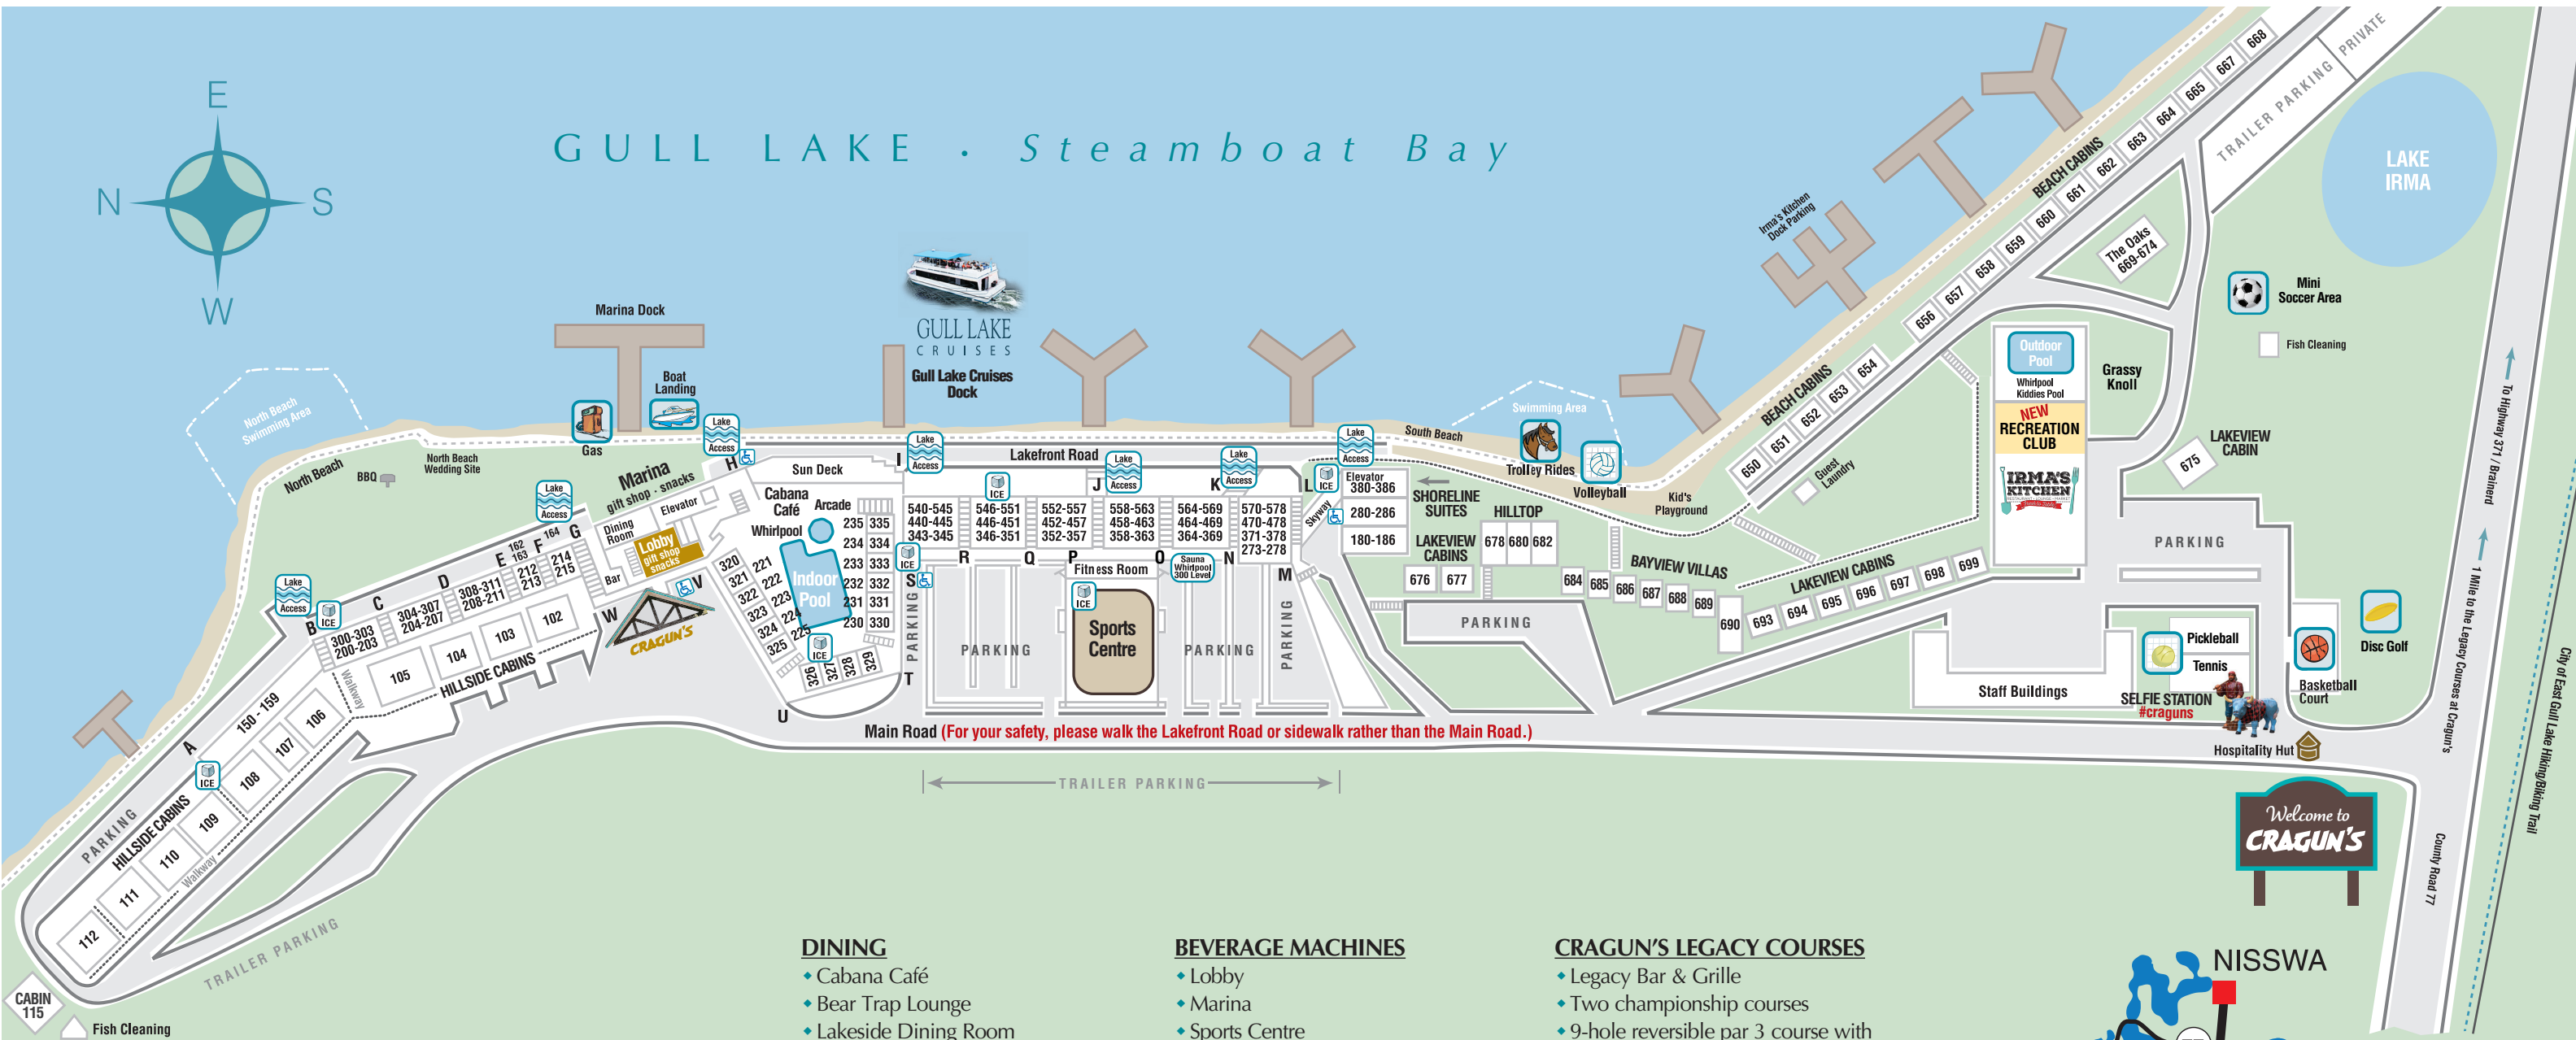

GULL LAKE · Steamboat Bay

DINING

- Cabana Café
- Bear Trap Lounge
- Lakeside Dining Room
- Irma's Kitchen (seasonal)
- Legacy Bar & Grille (seasonal)
- Gull Lake Cruises (seasonal)

ICE MACHINES

- Near room 150
- Near room 200
- Near room 212
- Poolside, near room 225
- Near Hospitality Room 340
- Near room 545
- Sports Centre entrance
- Shoreline Suites skyway
- Shoreline Suites basement

BEVERAGE MACHINES

- Lobby
- Marina
- Sports Centre
- Shoreline Suites skyway
- Outdoor pool
- Near room 200
- Poolside, near room 225
- Near Hospitality Room 340
- Near room 545

VENDING MACHINES

- Shoreline Suites skyway

FIREWOOD

Call Ext. 8700 for delivery and instructions

LAUNDRY FACILITIES

- Poolside, by room 230
- Shoreline Suites, by room 280
- By beach cabin 651 (seasonal)

CRAGUN'S LEGACY COURSES

- Legacy Bar & Grille
- Two championship courses
- 9-hole reversible par 3 course with FootGolf
- Driving range with practice area
- Pro shop

Directions: Turn left at Cragun's entrance onto CR 77. Drive approximately 1 mile and turn left onto CR 70. The Legacy entrance will be on your right.

CRAGUN'S

RESORT ON GULL LAKE

1-800-CRAGUNS (1-800-272-4867)
LOCAL: 218-825-2700 · CRAGUNS.com