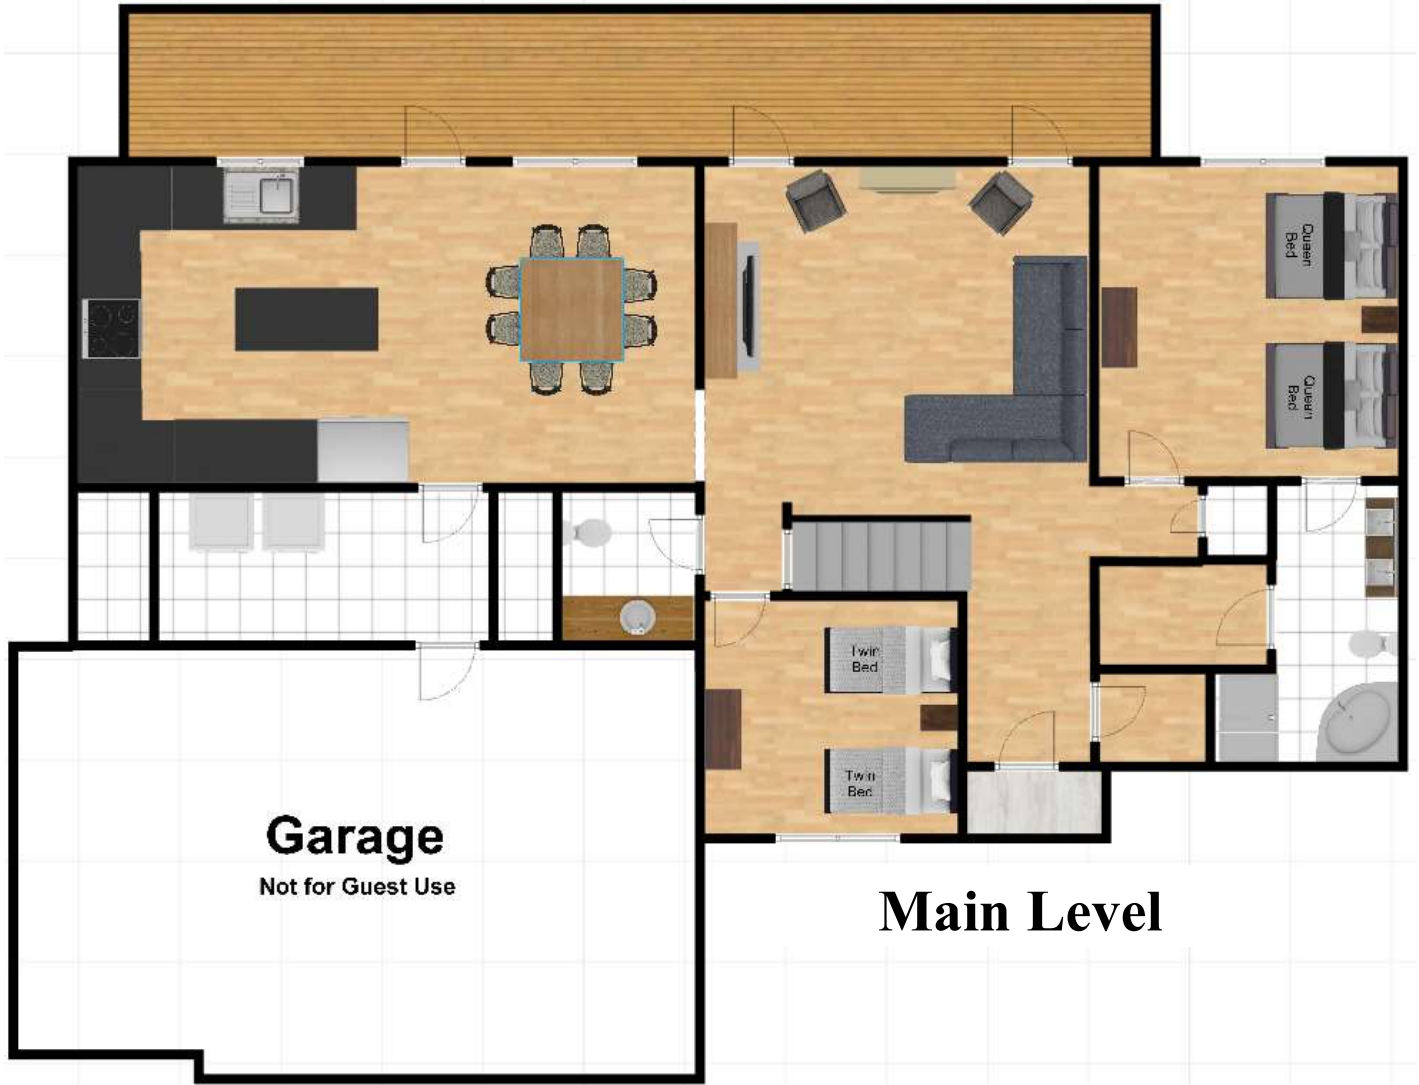

Unit 845

Homes at the Legacy

6 Bedroom, 3 ½ bath, 8 Queen Beds, 4 Twin Beds, Large Living Room, Family Room with Poker Table & Pool Table, Large Yard with Firepit

Main Level

Upper Level

Lower Level